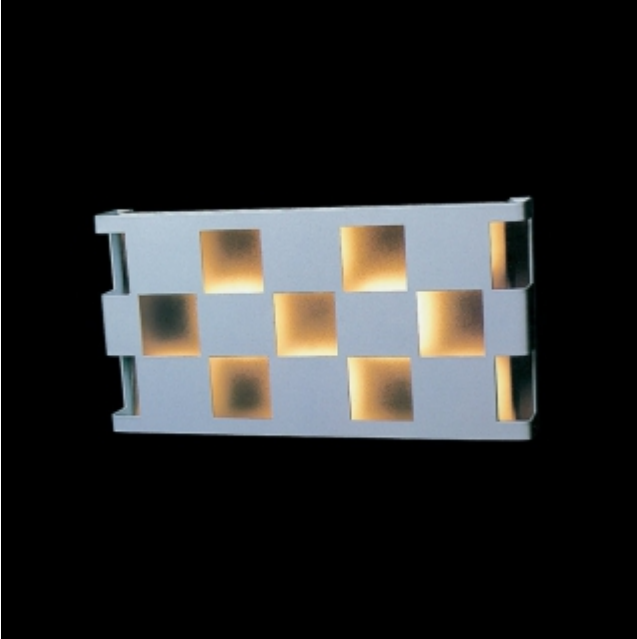

K. LIGHT®

DESIGN • SERVICE • QUALITY

WALL LIGHTS

PRODUCT CODE

KLPH-B6901B/1

PRODUCT NAME

Rectangular Wall Light with Square Detail

Fitting Colour

Matt Satin

Measurements in cm

Height: 12.5 Width: 9 Length: 24

Lamps

1 x 118mm QI

Wattage

230v 100W

IP Rating