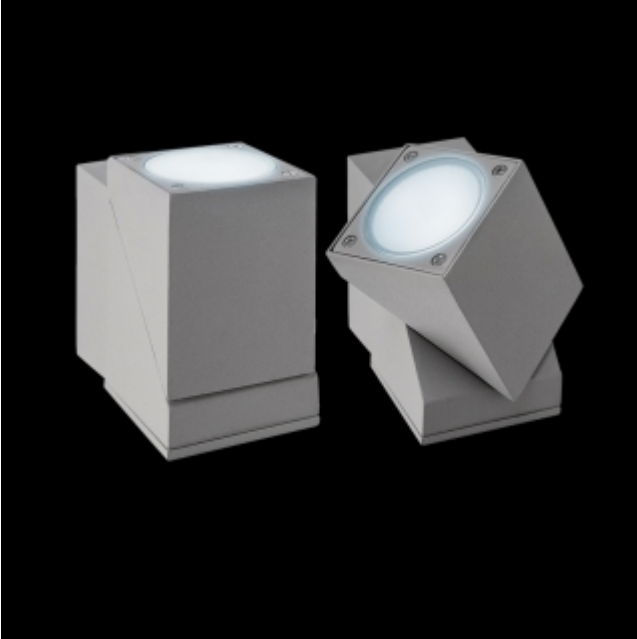

K. LIGHT®

DESIGN • SERVICE • QUALITY

LED GARDEN AND OUTDOOR LIGHTS

PRODUCT CODE

Y-LED-3202-1/G

PRODUCT NAME

LED Aluminium Square 360° Tilt Outdoor Wall Light, Grey

Fitting Colour

Grey

Measurement in cm

Height: 9.5

Width: 6

Depth: 10

Depth Swiveled: 11.5

Lamps

1 x 5W COB LED (230v)
6000K