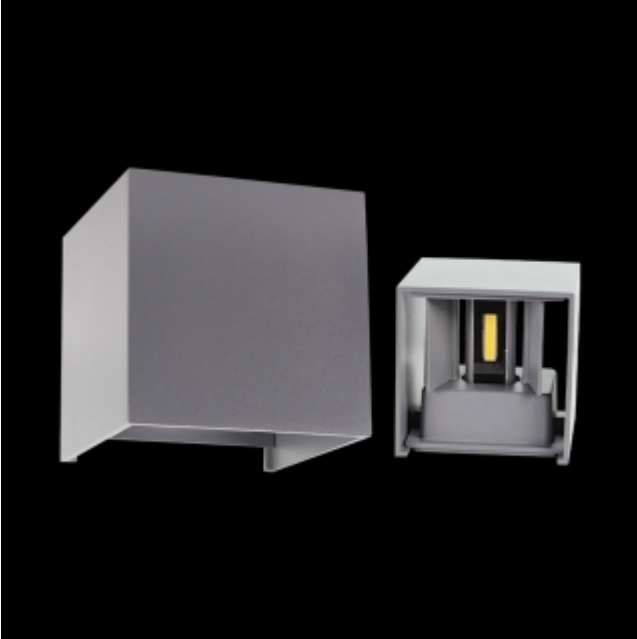

K. LIGHT®

DESIGN • SERVICE • QUALITY

LED GARDEN AND OUTDOOR LIGHTS

PRODUCT CODE

Y-LED-007S/SL

PRODUCT NAME

LED Square Garden Wall Light, Silver

Colour

Silver

Measurement in cm

Height: 10

Length: 10

Depth: 10

Lamps

LED
4000k

Wattage