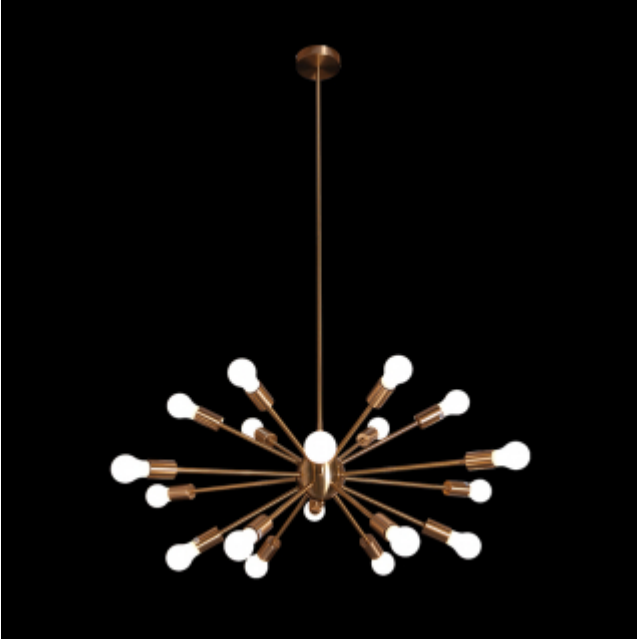

### PRODUCT CODE

WE-KLCH-302/BZ

### PRODUCT NAME

Medium Supernova Pendant, Bronze

### Colour

Bronze

### Measurements in cm

Fitting Height: 180

Shade Height: 36

Shade Diameter: 87