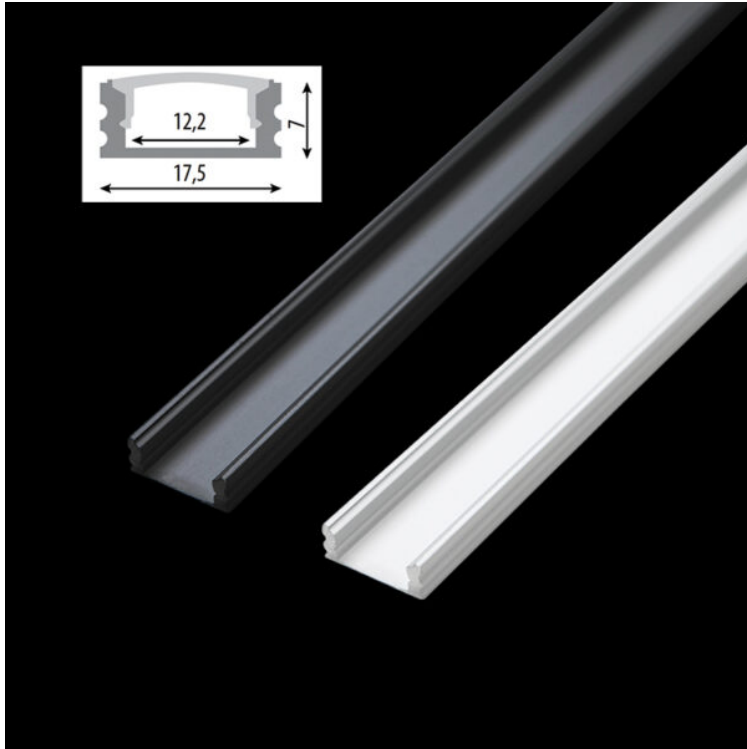

K. LIGHT[®]

DESIGN • SERVICE • QUALITY

1M ALUMINIUM PROFILE WITH NO COVER

SKU: AP-100-ALUMINI OR AP-100-BLACK

Product Code: AP-100-ALUMINI OR
AP-100-BLACK

Product Name: 1m Aluminium Profile with
no Cover

Measurement in cm:
Outside: Width 1.7 Height 0.7
Inside: Width 1.2 Height 0.6