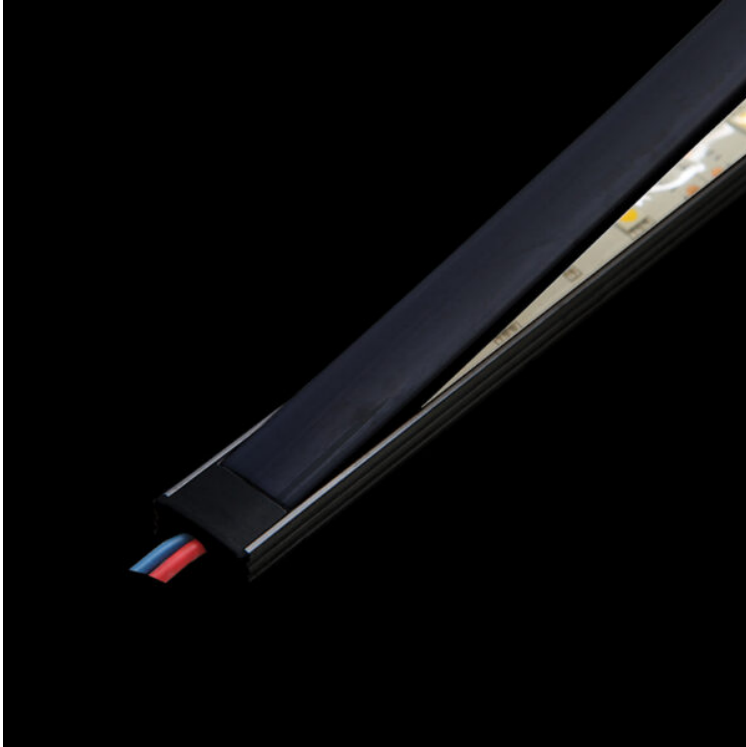

**K. LIGHT**<sup>®</sup>

DESIGN • SERVICE • QUALITY

**1M BLACK ALUMINIUM PROFILE  
WITH BLACK COVER**

**SKU:** AP-100-BLACK AND AP-100/BL

**Product Code:** AP-100-BLACK AND  
AP-100/BL

**Product Name:** 1m Black Aluminium  
Profile with Black Cover

**Colour:** Black Cover with Black  
Aluminium Profile

**Measurement in cm:** Outside: Width 1.7 Height  
0.8cm  
Inside: Width 1.2 Height  
0.8

**Cape Town**

**Physical Address:**

7 Kunene Circle, Omuramba Business Park Milnerton 7441,  
South Africa