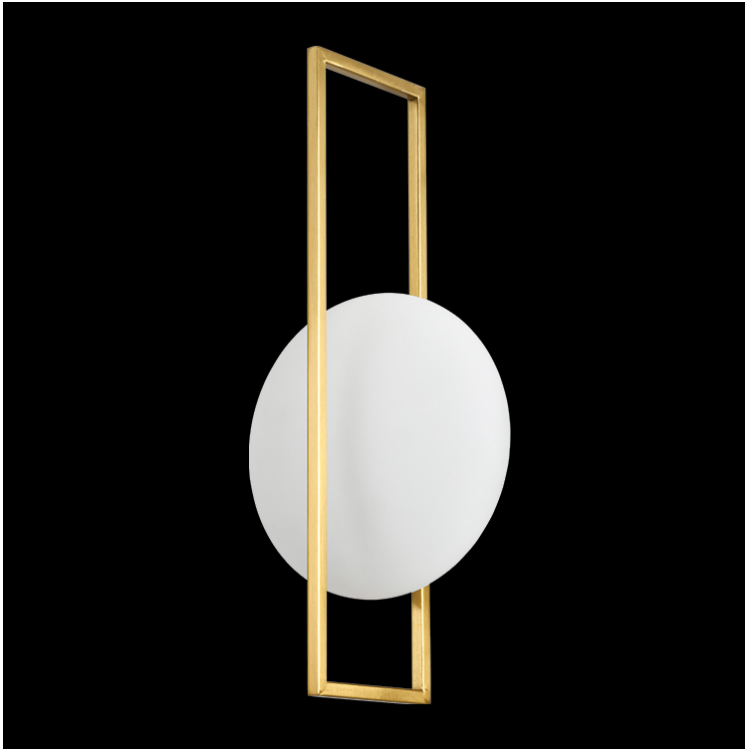

**K. LIGHT®**

DESIGN • SERVICE • QUALITY

**230V 10W LED RECTANGULAR WALL LIGHT**

**SKU:** LED-651/GD

**Colour** Gold

---

**IP Rating** IP20

---

**Kelvin / Lumen** Warm White: 3000K

---

**Lamps** LED 10W

---

**Measurement in cm** Height: 34.5  
Depth: 10.5  
Width: 17

---

**Specifications** Metal + PE + Aluminium  
Non Dimmable

---