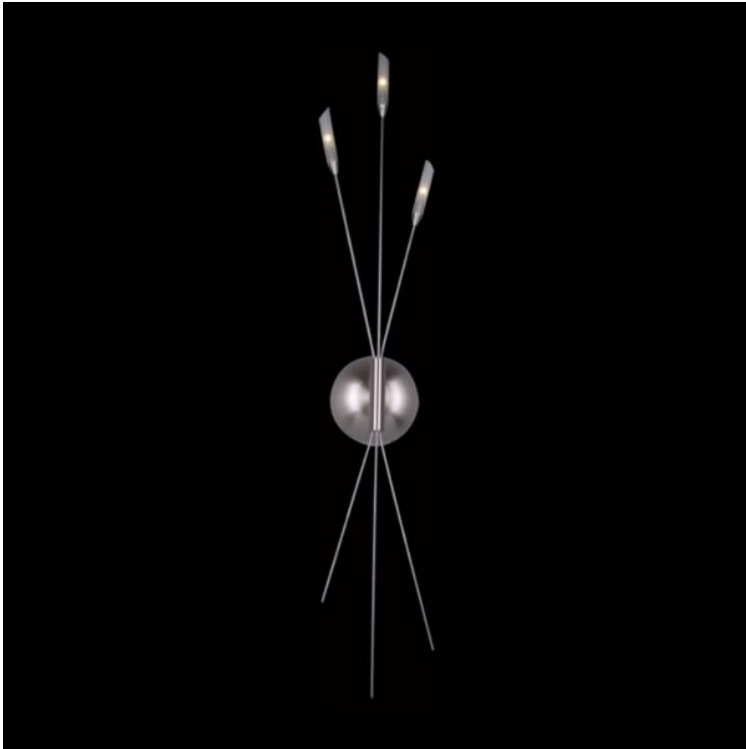

K. LIGHT®

DESIGN • SERVICE • QUALITY

230V 20W G4 BI-PIN 3 TUBE GLASS WALL LIGHT

SKU: J-MW2037/3

Product Code: J-MW2037/3

Product Name: 230v 20W G4 Bi-Pin 3 Tube Glass Wall Light

Colour: Satin with Frosted Tube Glass

Specifications: Non Dimmable

Measurement in cm: Height: 100
Width: 15
Depth: 11

Lamps: 3 x 12v G4 Bi-Pin

Wattage: 230v 60W

IP Rating: IP20

Cape Town

Physical Address:

7 Kunene Circle, Omuramba Business Park Milnerton 7441,
South Africa