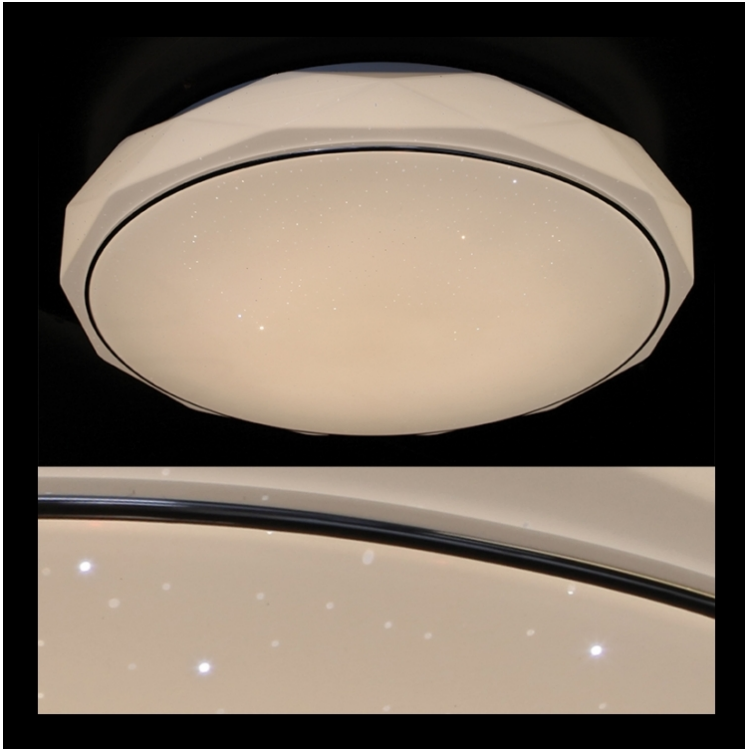

K. LIGHT®

DESIGN • SERVICE • QUALITY

230V 24W LED ACRYLIC 40CM WITH A SPARKLE CEILING FITTING

SKU: H-KLC-LED-9/40 (NON DIMMABLE)

Product Code: H-KLC-LED-9/40

Product Name: 230v 24W LED Acrylic 40cm with a Sparkle Ceiling Fitting

Colour: Opal White with a sparkle

Specifications: Non Dimmable

Kelvin / Lumen: Warm White: 3000K / 2880lm

Measurement in cm: Diameter: 40
Height: 7

Lamps: SMD LEDs

Wattage: 230v 24W

IP Rating: IP20

Cape Town