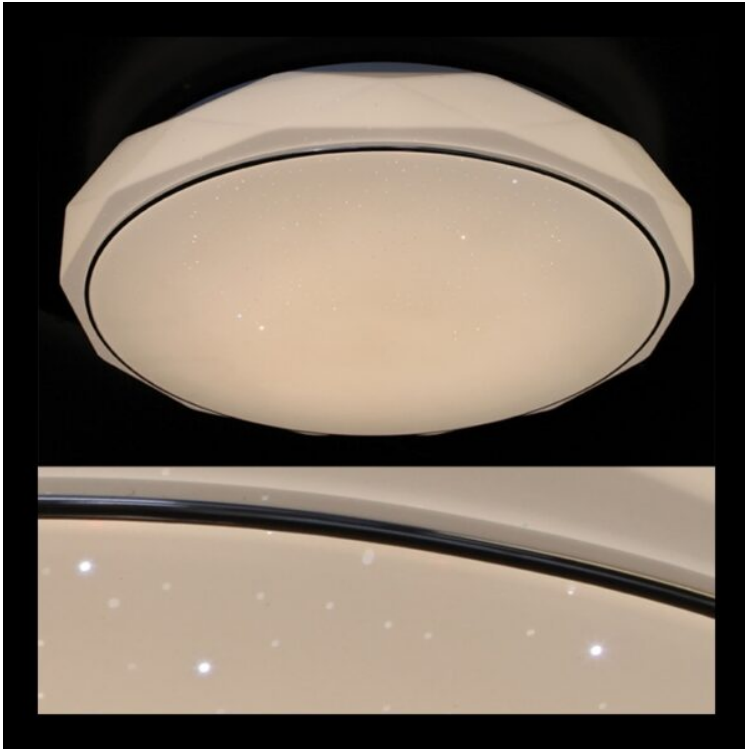

K. LIGHT[®]

DESIGN • SERVICE • QUALITY

**230V 24W LED ACRYLIC 40CM WITH
A SPARKLE CEILING FITTING**

SKU: H-KLC-LED-9/40

Product Code: H-KLC-LED-9/40

Product Name: 230v 24W LED Acrylic
40cm with a Sparkle
Ceiling Fitting

Colour: Opal White with a
sparkle

Specifications:: Non Dimmable

Kelvin / Lumen: Warm White: 3000K /
2880lm

Measurement in cm: Diameter: 40
Height: 7

Lamps: SMD LEDs

Wattage: 230v 24W

IP Rating: IP20

Cape Town