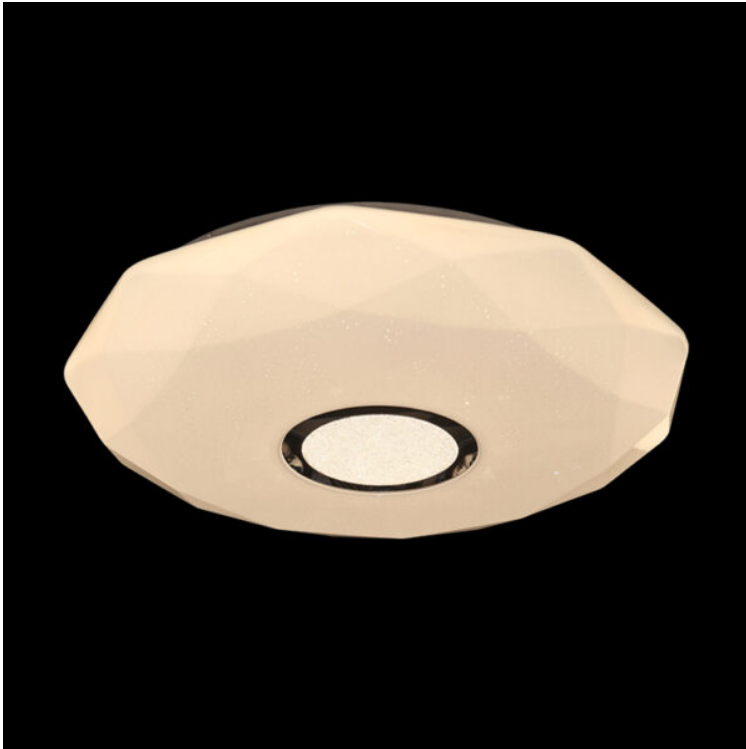

K. LIGHT®

DESIGN • SERVICE • QUALITY

**230V 24W LED ACRYLIC CORAL
40CM CRYSTAL SAND CEILING
FITTING WW**

SKU: H-KLC-LED-16/40

Product Code: H-KLC-LED-16/40

Product Name: 230v 24W LED Acrylic
Coral 40cm Crystal Sand
Ceiling Fitting WW

Colour: Opal White with Crystal
Sand & Sparkle

Specifications: Non Dimmable

Kelvin / Lumen: Warm White: 3000K /
2880lm

Measurements in Diameter: 41
cm:: Height: 7

Lamps:: SMD LEDs

Wattage:: 230v 24W

IP Rating:: IP20