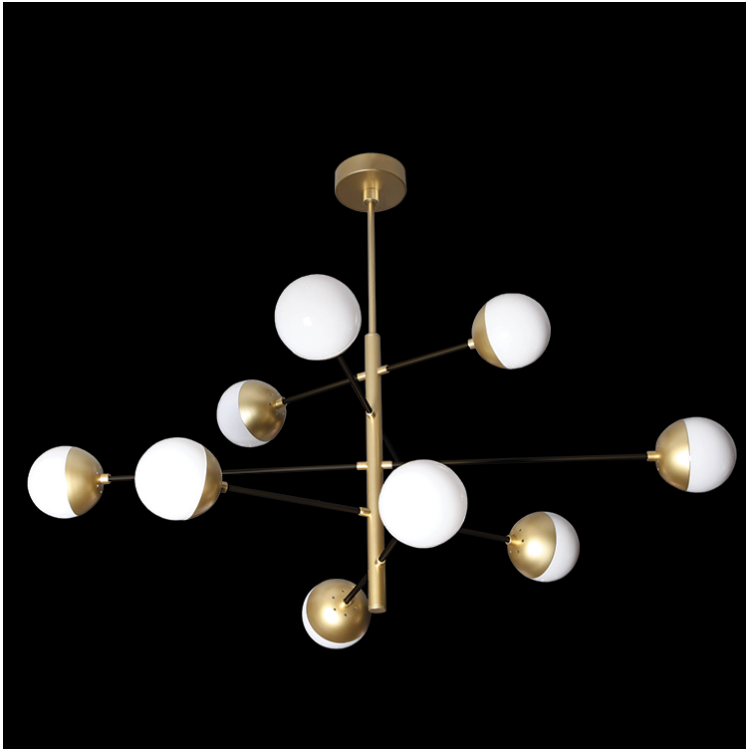

**K. LIGHT®**

DESIGN • SERVICE • QUALITY

**230V 3W G9 LED 10 LIGHT LARGE SPIRAL TIER PENDANT**

**SKU:** DL-KLCH-9250/10

**Product Code:** DL-KLCH-9250/10

**Product Name:** 230v 3W G9 LED 10 Light Large Spiral Tier Pendant

**Colour:** Satin gold with Opal White Glasses

**Kelvin / Lumen:** Warm White: 3000K /1500lm

**Measurement in cm:** Full Height: 140 L: 120 W: 100 Glass: H: 13 Diameter: 13

**Lamps:** 10 x 3W G9 LED (Including Non Dimmable Lamps)