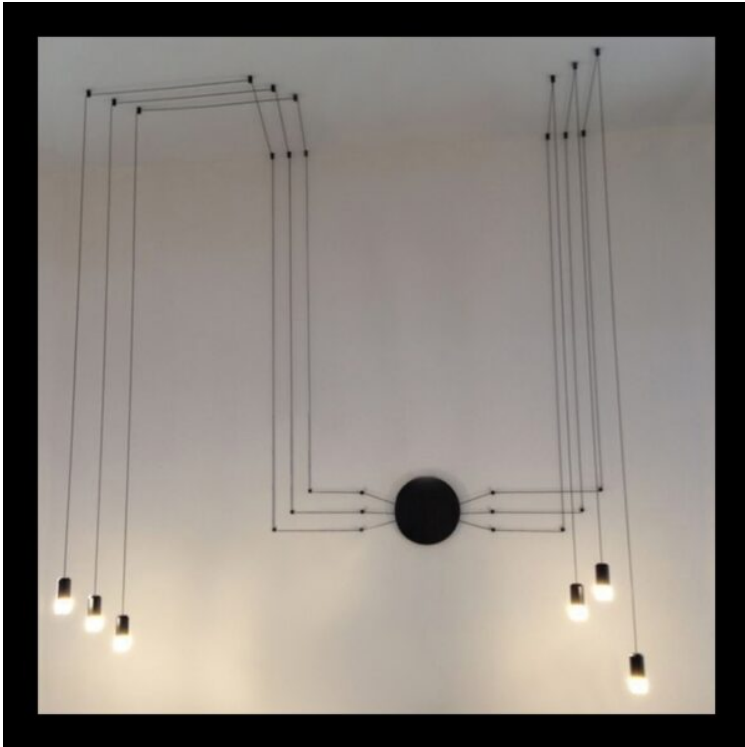

**K. LIGHT**<sup>®</sup>

DESIGN • SERVICE • QUALITY

**230V 3W G9 LED 6 LIGHT  
SYMMETRICAL WIRES FITTING**

**SKU:** CA-KLCH-1274/6

**Product Code:** CA-KLCH-1274/6

**Product Name:** 230v 3W G9 LED 6 Light  
Symmetrical Wires Fitting

**Colour:** Black

**Measurement in  
cm:** Base Diameter: 12  
Each Wire Length: 400

**Lamps:** 6 x 3W G9 LED  
Non Dimmable Bulbs  
included

**Wattage:** 230v 18W

**IP Rating:** IP20

**Cape Town**

**Physical Address:**