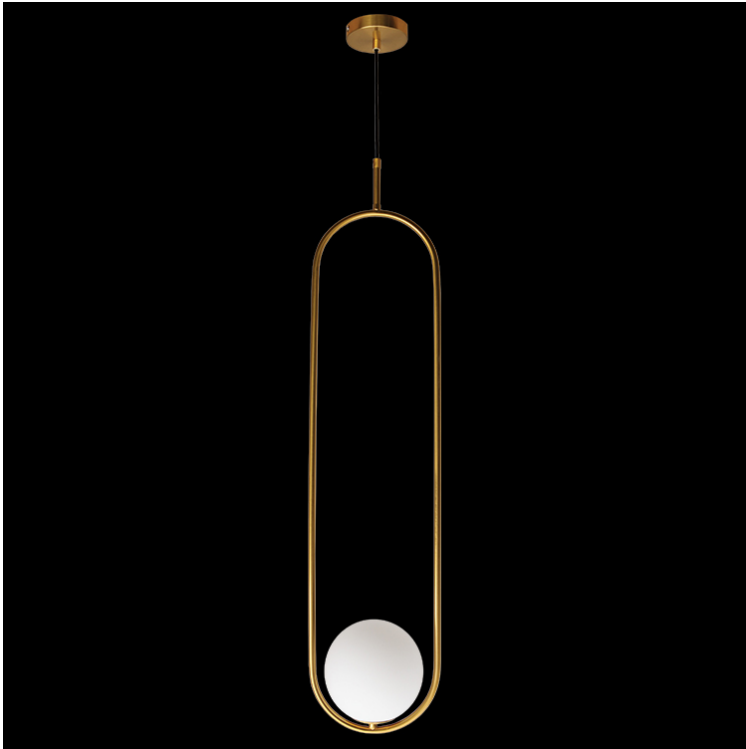

K. LIGHT®

DESIGN • SERVICE • QUALITY

230V 3W G9 LED, LONG LUNA GOLD PENDANT

SKU: LW-KLCH-1100/GD

Product Code: LW-KLCH-1100/GD

Product Name: 230v 3W G9 LED, Long Luna Gold Pendant

Colour: Gold

Measurement in cm: Fitting Height: 195
Shade Height: 87
Width: 20
Glass Diameter: 15

Lamps: 1 x 3W G9 LED
Non Dimmable Bulbs included

Wattage: 230v 3W

IP Rating: IP20

Cape Town

Physical Address:

7 Kunene Circle, Omuramba Business Park Milnerton 7441,
South Africa

Telephone:

(021) 552 4370