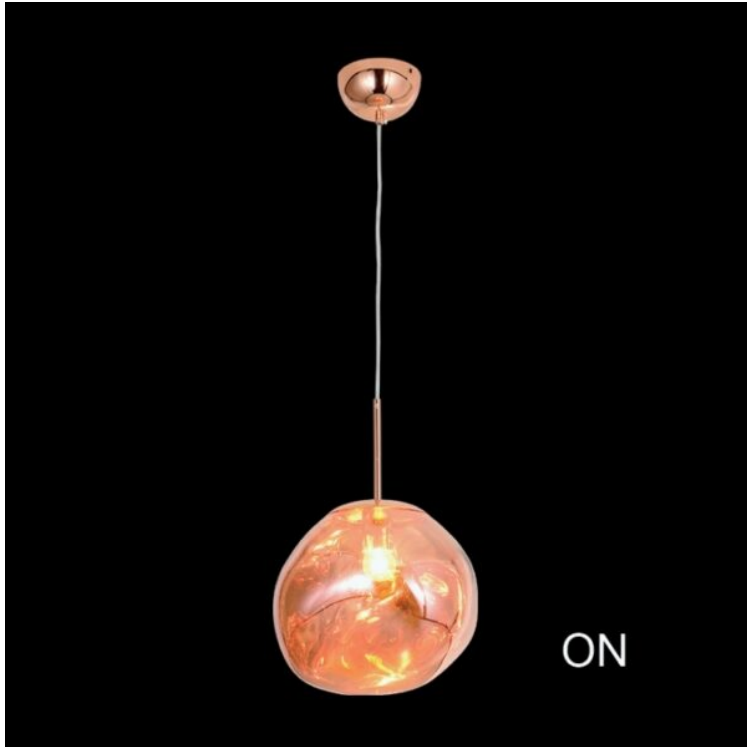

K. LIGHT®

DESIGN • SERVICE • QUALITY

**230V 40W E27 COPPER MOLTEN
PENDANT**

SKU: DL-KLCH-9305/CO

Product Code: DL-KLCH-9305/CO

Product Name: 230v 40W E27 Copper
Molten Pendant

Colour: Copper with Copper
Acrylic Shade

Measurement in
cm: Fitting Height: 188
Diameter: 26
Base Diameter: 12

Lamps: 1 x E27
G45 Golf Ball Bulb

Wattage: 230v 40W

IP Rating: IP20

Cape Town

Physical Address:

7 Kunene Circle, Omuramba Business Park Milnerton 7441,
South Africa