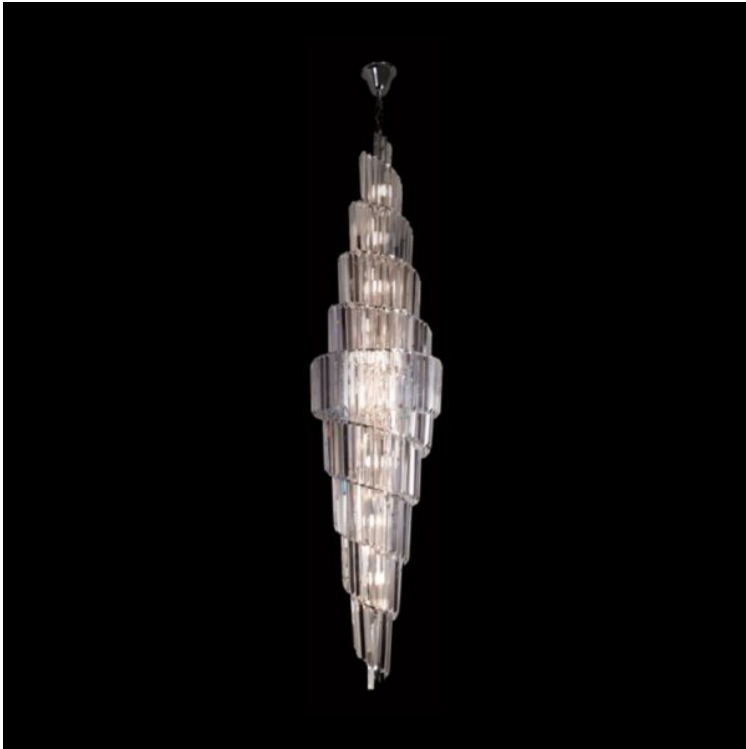

K. LIGHT®

DESIGN • SERVICE • QUALITY

**230V 40W E27 TRIANGULAR
CRYSTAL CHANDELIER**

SKU: KLCH-7895/25

Product Code: KLCH-7895/25
Product Name: 230V 40W E27
Triangular Crystal
Chandelier
Colour: Chrome
Specifications: Clear K9 Crystals
Measurement in cm: Chain
Height: 200 + 100
Diameter: 46
Weight in kg: 36
Lamps: 25 x E27
Wattage: 230v 1000W
IP Rating: IP20