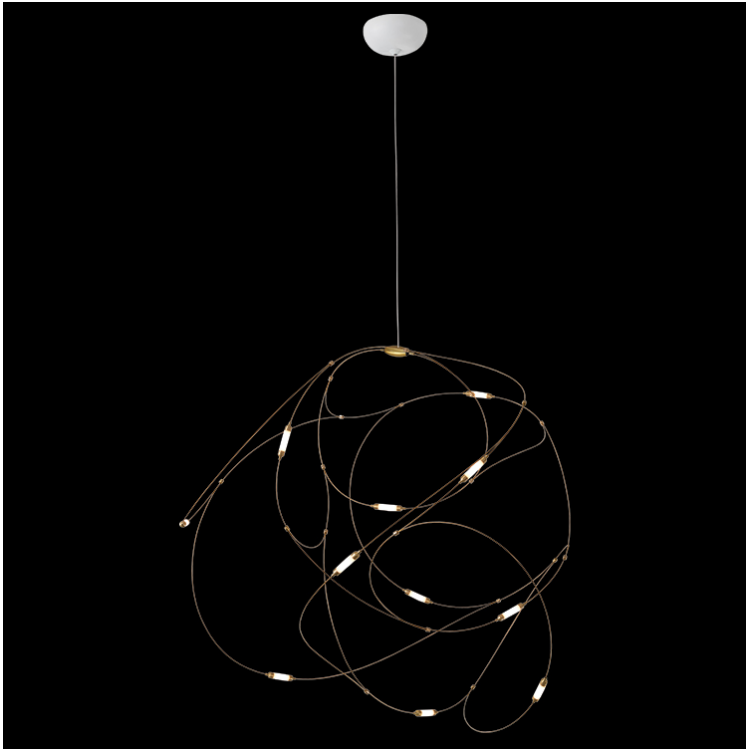

**K. LIGHT®**

DESIGN • SERVICE • QUALITY

**230V 5.5W LED FIREFLY PENDANT**

**SKU:** K-LED-8781/11

**Colour** Brass & White

---

**IP Rating** IP20

---

**Kelvin / Lumen** Warm White: 3000K / 980lm

---

**Lamps** LED 5.5W

---

**Measurement in cm** Full Height: 265  
Shade Height: 65

---

**Specifications** Stainless Steel + Copper + Acrylic

---