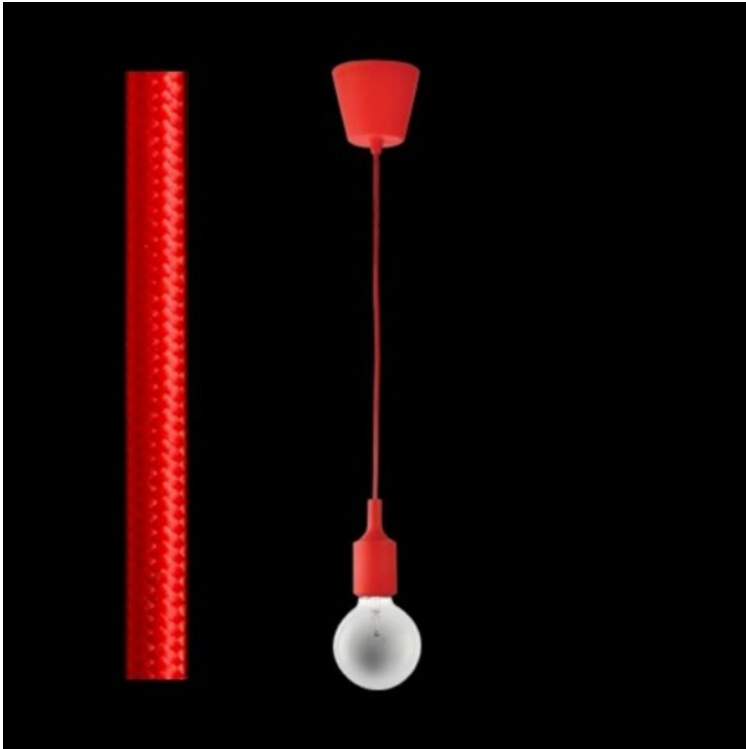

K. LIGHT®

DESIGN • SERVICE • QUALITY

**230V 60W E27 2 CORE RED FABRIC
CABLE PENDANT**

SKU: DA-KLCH-777/RED

Product Code: DA-KLCH-777/RED

Product Name: 230v 60W E27 2 Core
Red Fabric Cable Pendant

Colour: Red

Measurement in
cm: Fitting Height: 220

Lamps: 1 x E27

Wattage: 230v 60W

IP Rating: IP20

Cape Town

Physical Address:

7 Kunene Circle, Omuramba Business Park Milnerton 7441,
South Africa

Telephone: