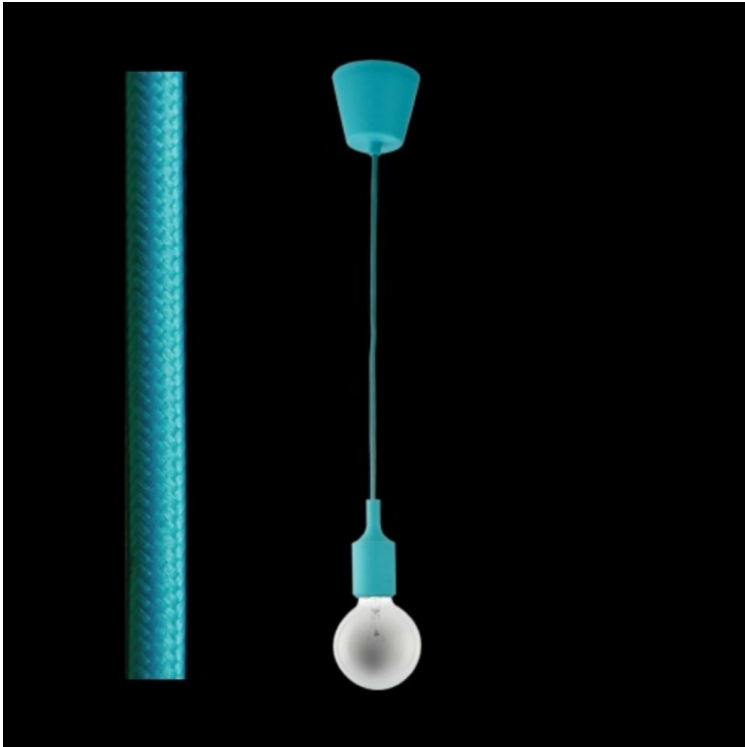

K. LIGHT®

DESIGN • SERVICE • QUALITY

**230V 60W E27 2 CORE TURQUOISE
FABRIC CABLE PENDANT**

SKU: DA-KLCH-777/TUR

Product Code: DA-KLCH-777/TUR

Product Name: 230v 60W E27 2 Core
Turquoise Fabric Cable
Pendant

Colour: Turquoise

Measurement in
cm: Fitting Height: 220

Lamps: 1 x E27

Wattage: 230v 60W

IP Rating: IP20

Cape Town

Physical Address:

7 Kunene Circle, Omuramba Business Park Milnerton 7441,
South Africa