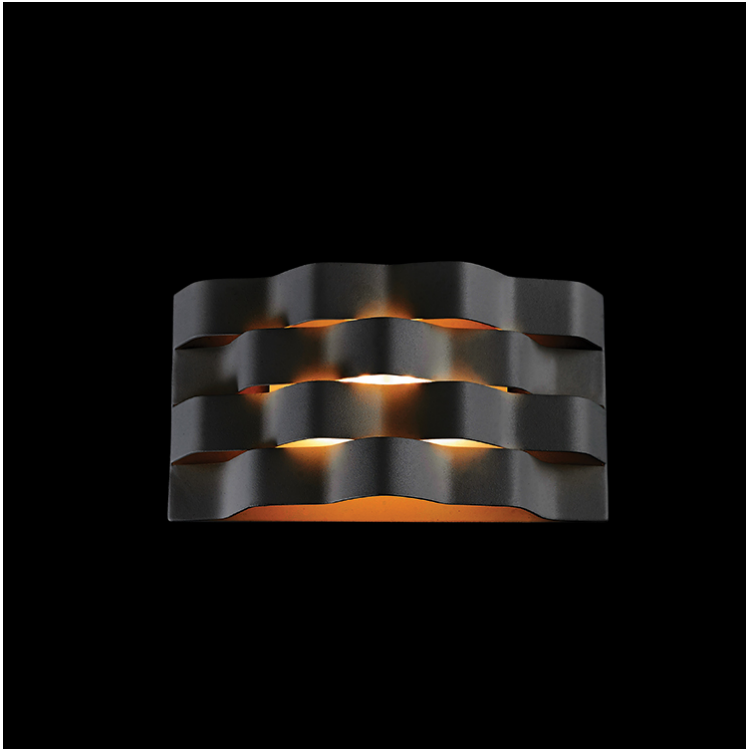

K. LIGHT®

DESIGN • SERVICE • QUALITY

230V 6W LED MEDIUM RIPPLE WALL LIGHT

SKU: M-LED-1401M/BL

Colour Black

Kelvin / Lumen Warm White: 3000K

Lamps LED 6W

Lifespan IP20

Measurement in cm Height: 8

Length: 18.5

Width: 9.9

Specifications Aluminium & Acrylic & Iron

Wattage 230v 6W

Cape Town

Physical Address:

7 Kunene Circle, Omuramba Business Park Milnerton 7441,
South Africa