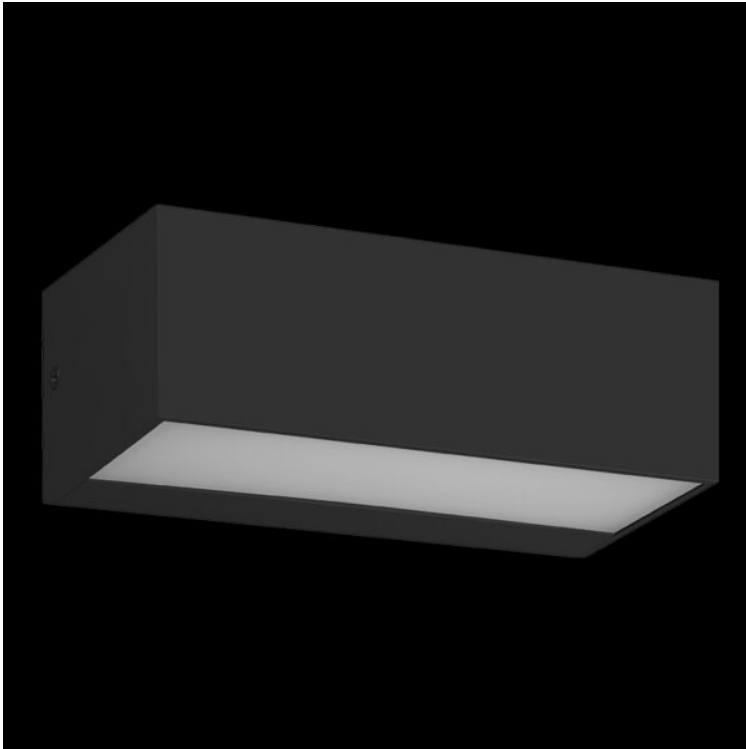

K. LIGHT®

DESIGN • SERVICE • QUALITY

**230V 12W LED SMD COASTAL
POLYCARBONATE + ABS LARGE
VOGUE UP & DOWN WALL LIGHT**

SKU: P-LED-8230

Colour: Black

IP Rating: IP65

Kelvin / Lumen: Warm White: 3000K /
800lm

Lamps: 2 x 6W LED SMD

Measurement in cm: Height: 9
Width: 23
Depth: 10

Specifications: Polycarbonate + ABS Body
PC Diffuser
Non Dimmable

Wattage: 230v 12W

Cape Town

Physical Address:

7 Kunene Circle, Omuramba Business Park Milnerton 7441,
South Africa