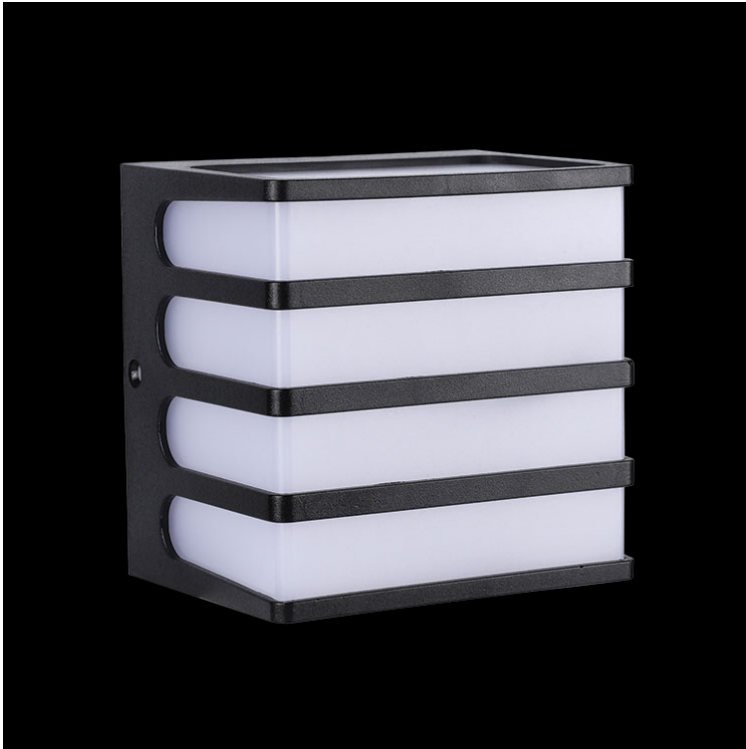

K. LIGHT®

DESIGN • SERVICE • QUALITY

230V 8W LED SMD COASTAL SQUARE GRID BULKHEAD

SKU: KLB-LED-500/GR

Colour Black

IP Rating IP65

Kelvin / Lumen Warm White: 3000K / 600lm

Lamps 230v 8W

Measurement in cm Height:12
Width:12
Depth:9

Specifications Polycarbonate

Wattage LED Integrated

Cape Town

Physical Address:

7 Kunene Circle, Omuramba Business Park Milnerton 7441,
South Africa

Telephone:

(021) 552 4370