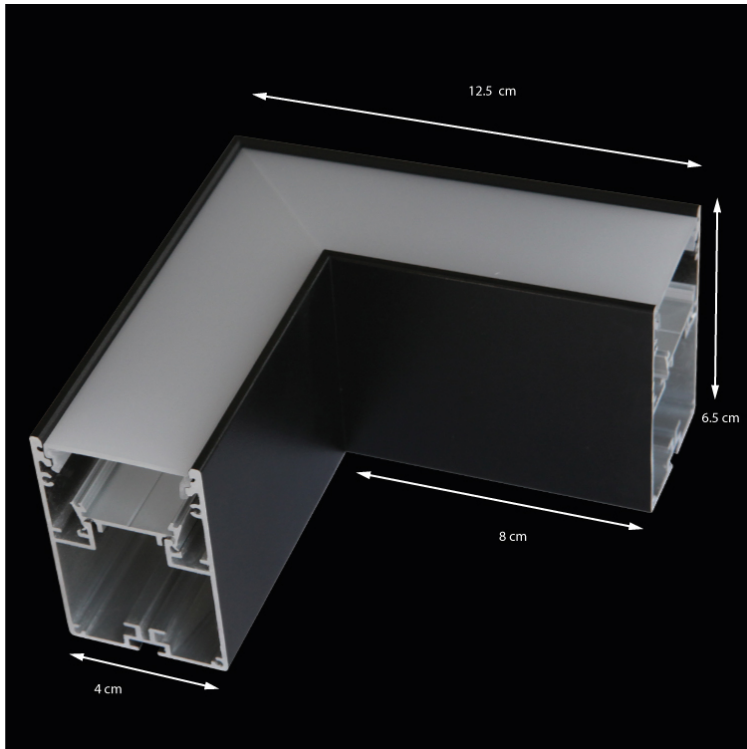

K. LIGHT[®]

DESIGN • SERVICE • QUALITY

L CONNECTOR BLACK WITH FROSTED COVER

SKU: AP-600LC/BL(with Frosted Cover)

Product Code: AP-600LC/BL(with Frosted Cover)

Product Name: L Connector Black with Frosted Cover